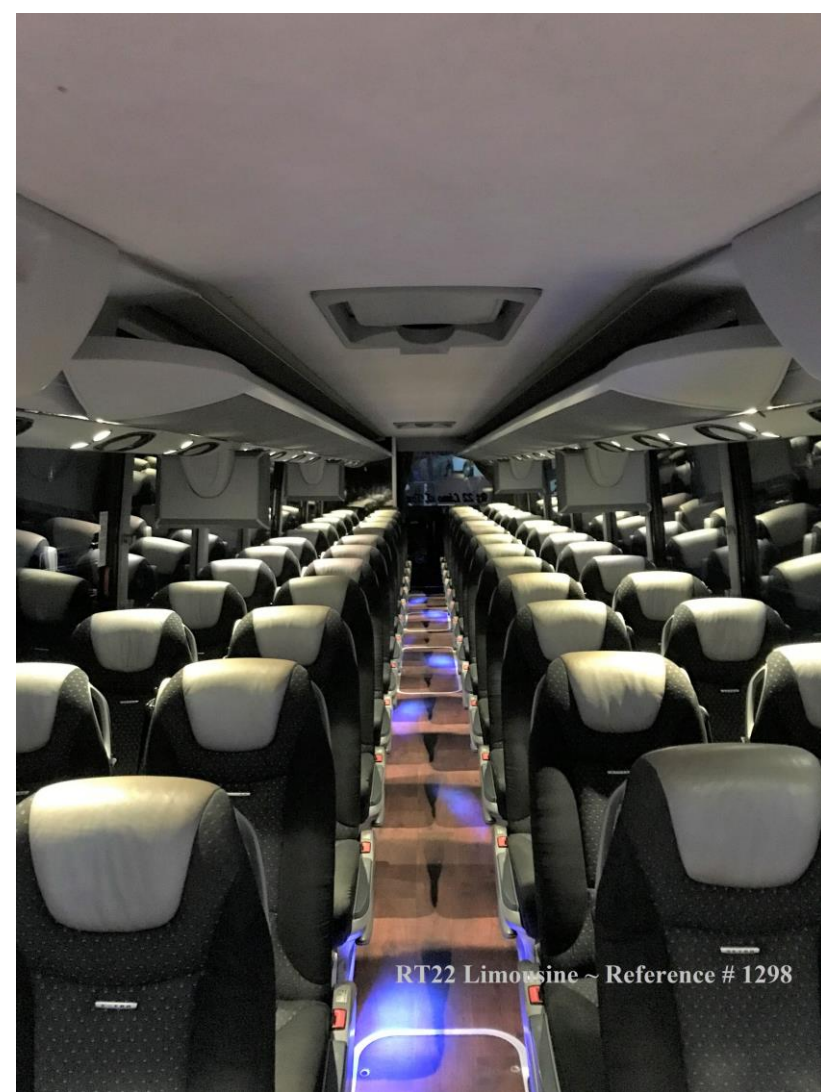

RT22 Limousine ~ Reference # 1298